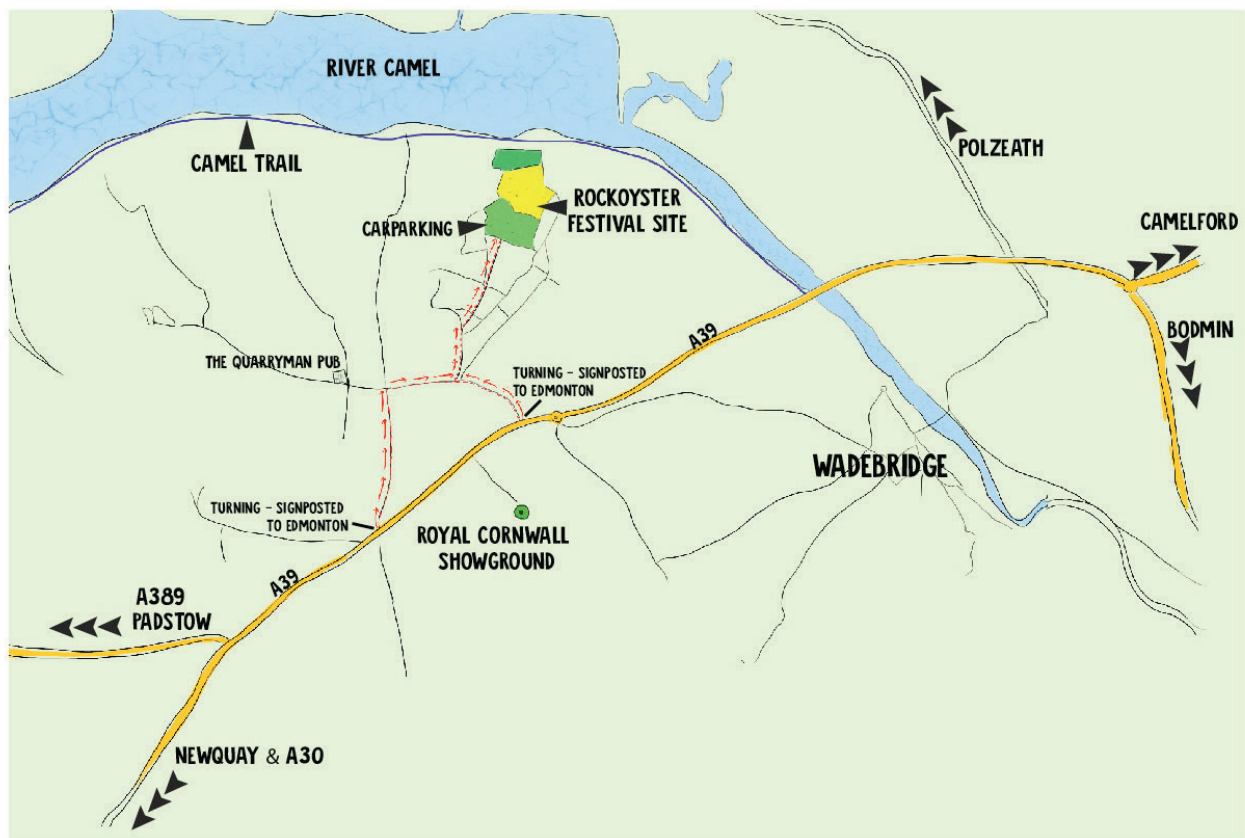

Directions to Rock Oyster Festival 2017

From Wadebridge - at the Tesco (now M&S) roundabout take the A39 towards the Royal Cornwall show ground and take the first right turn, signposted Edmonton. After approximately 300m look for the road signs and turn right onto the Roskear Farm lane.

Event traffic management stewards will be operating a stop/go system to make sure that you can access the site without any unnecessary delay. Please take the marked access route to the festival car park.

From Truro / Newquay/ St Columb - just before Wadebridge and opposite the Royal Cornwall show ground turn left, signposted Edmonton. After approximately 300m look for the road signs and turn right onto the Roskear Farm lane.